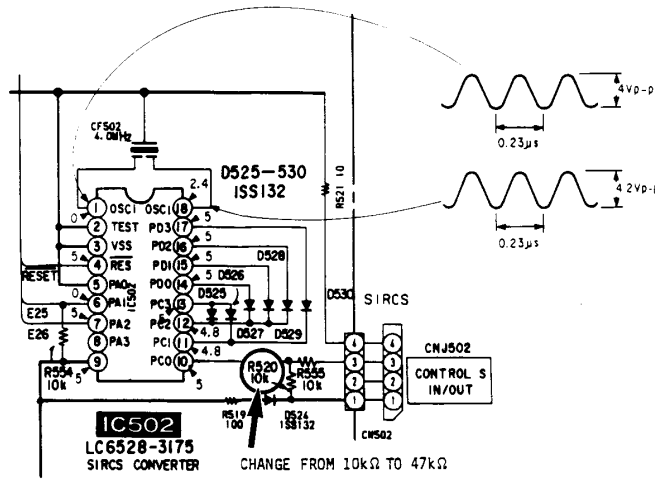

SONY

Hi-Fi Products
Service Bulletin

Model: TC-RX400/RX50

No. 49R

Subject: No Operation By Remote Commander

Date: January 31, 1989

Symptom:
(25)

Remote commands are sometimes not accepted.

Solution: Replace R520 with 47k.

Applicable Serial Numbers: TC-RX400 up to 815501
TC-RX50 up to 803501

Ref. No.	Former		New	
	Description	Part Number	Description	Part Number
R520	10k	1-249-429-11	47k	1-249-437-11

Reference: FAX A881355

PRINTED IN U.S.A.
CSA-13189-1

CSA-13 Tape Deck